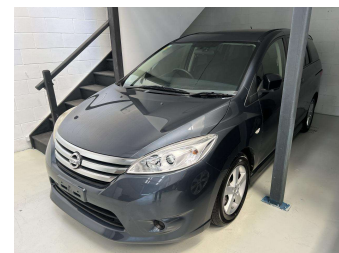

2012 Nissan LAFESTA

Purchase Price **\$13,990**
Includes GST, Registration & Licensing

Finance may be available on this vehicle. Ask one of our friendly staff for more information.

AUTO FINANCE  **DIRECT**

Gain peace of mind with Mechanical Breakdown Insurance. **Ask us how.**

Top features

- » 16 Valve
- » ABS Braking
- » Air Conditioning
- » Central Locking

Body Style
Station Wagon

Odometer
115,152 km

Engine
1998 cc, Internal Combustion

Fuel Type
Petrol

Transmission
Automatic

Wheels
-

VIN
7AT0DH7DX24118327

Interior
-

Safety
-

Reg No.
-

Ext Colour
Grey