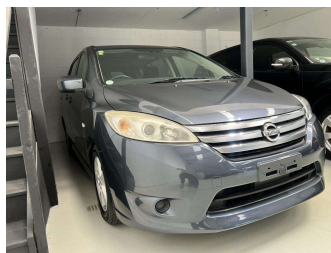

2012 Nissan LAFESTA

Purchase Price **\$13,990**
Includes GST, Registration & Licensing

Finance may be available on this vehicle. Ask one of our friendly staff for more information.

AUTO FINANCE  **DIRECT**

Gain peace of mind with Mechanical Breakdown Insurance. **Ask us how.**

Top features

- » 16 Valve
- » ABS Braking
- » Air Conditioning
- » Central Locking

Body Style
Station Wagon

Odometer
115,152 km

Engine
1998 cc, Internal Combustion

Fuel Type
Petrol

Transmission
Automatic

Wheels
-

VIN
7AT0DH7DX24118327

Interior
-

Safety
-

Reg No.
-

Ext Colour
Grey