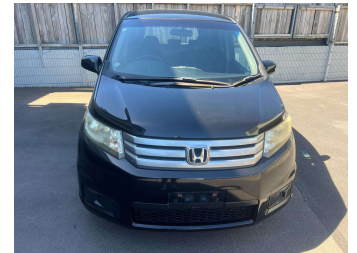

2013 Honda Spike

Purchase Price **\$13,990**
Includes GST, Registration & Licensing

Finance may be available on this vehicle. Ask one of our friendly staff for more information.

Gain peace of mind with Mechanical Breakdown Insurance. **Ask us how.**

Top features
None Listed

Body Style
Hatchback

Odometer
117,697 km

Engine
1496 cc, Internal Combustion

Fuel Type
Petrol

Transmission
Automatic

Wheels
-

VIN
7AT08GBMX24501896

Interior
-

Safety
-

Reg No.
-

Ext Colour
Black

History
-

Seats
5 seats

CO2 Emissions
-

Energy Economy
-